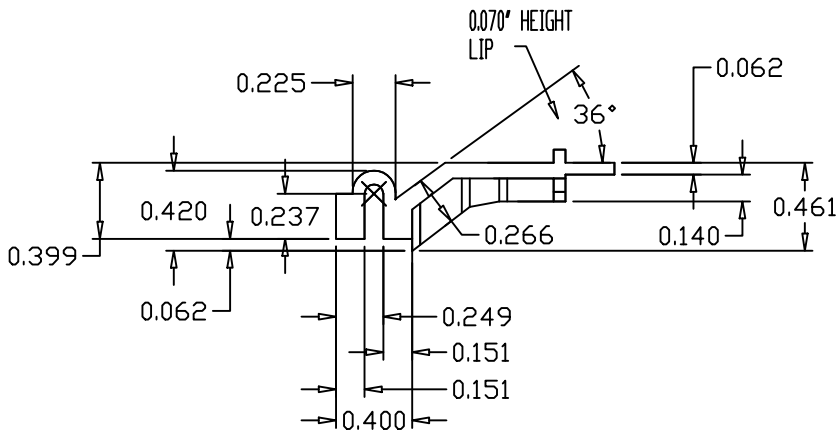

Gomptf

GOMPf BRACKETS, INC.
 WWW.BRACKET.COM
 sales@bracket.com
 Phone: (425) 391-0495
 Fax: (425) 391-0496

COPYRIGHT PROTECTED

DWG. NO.
 9138-0000FG
 PCI/ISA RETAINER

MATERIAL: BLACK
 UL94V-0

TOLERANCES:
 STD.TOLS.±0.010
 RAD.TOLS.±0.010
 HOLE TOLS.±0.005
 MAT.TOLS.±0.002

SCALE:	1:1
DATE:	4/19/00
REV.	0
ISSUED:	
APPROVALS:	
DRAWN BY:	VW