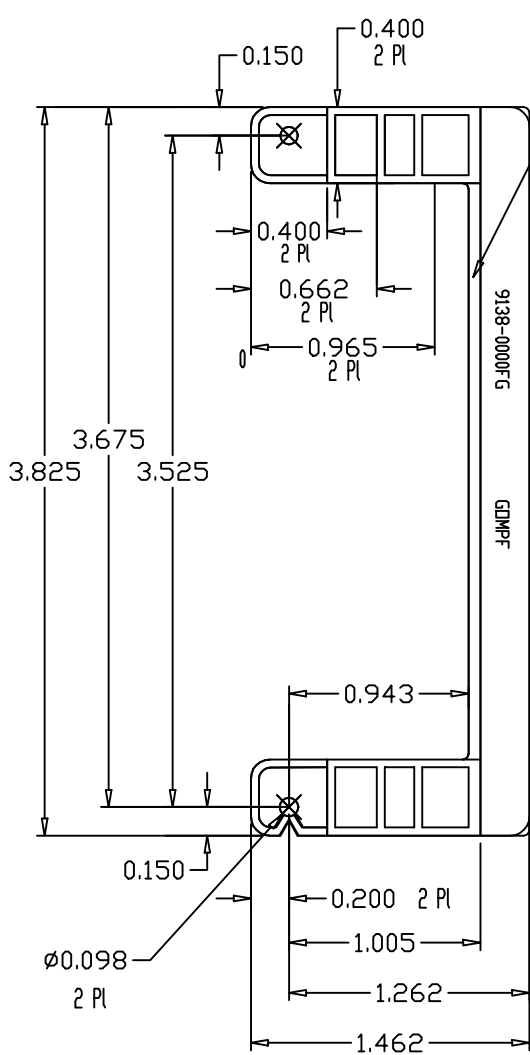

Gomptf

GOMPf BRACKETS, INC.
 WWW.BRACKET.COM
 sales@bracket.com
 Phone: (425) 391-0495
 Fax: (425) 391-0496

COPYRIGHT PROTECTED

DWG. NO.
 9138-0000FG
 PCI/ISA RETAINER

MATERIAL: BLACK
 UL94V-0

TOLERANCES:
 STD.TOLS.±0.010
 RAD.TOLS.±0.010
 HOLE TOLS.±0.005
 MAT.TOLS.±0.002

SCALE:	1:1
DATE:	4/19/00
REV.	0
ISSUED:	
APPROVALS:	
DRAWN BY:	VW