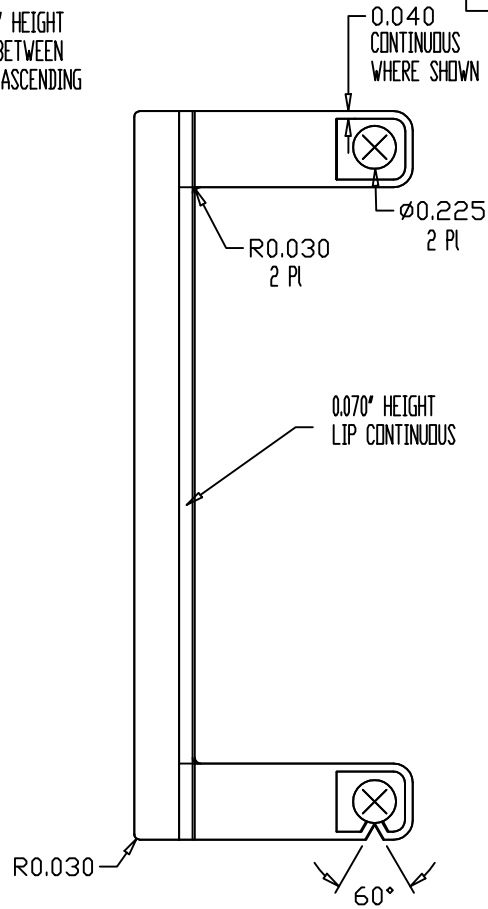

Gomptf

GOMPf BRACKETS, INC.
 WWW.BRACKET.COM
 sales@bracket.com
 Phone: (425) 391-0495
 Fax: (425) 391-0496

COPYRIGHT PROTECTED

DWG. NO.
 9138-0000FG
 PCI/ISA RETAINER

MATERIAL: BLACK
 UL94V-0

TOLERANCES:
 STD.TOLS.±0.010
 RAD.TOLS.±0.010
 HOLE TOLS.±0.005
 MAT.TOLS.±0.002

SCALE:	1:1
DATE:	4/19/00
REV.	0
ISSUED:	
APPROVALS:	
DRAWN BY:	VW