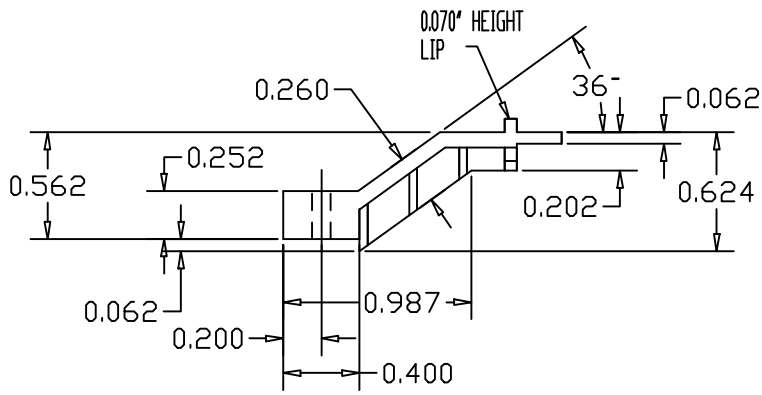

Gompf

GOMPf BRACKETS, INC.
WWW.BRACKET.COM
sales@bracket.com
Phone: (425) 391-0495
Fax: (425) 391-0496

COPYRIGHT PROTECTED

DWG. NO.

9116-0000FG

MATERIAL:

BLACK
UL94V-0

TOLERANCES:

STD. TOLS. ± 0.010
RAD. TOLS. ± 0.010
HOLE TOLS. ± 0.005
MAT. TOLS. ± 0.002

SCALE: 1:1

DATE: 2/16/00

REV. 0

ISSUED:

APPROVALS:

DRAWN BY: VW