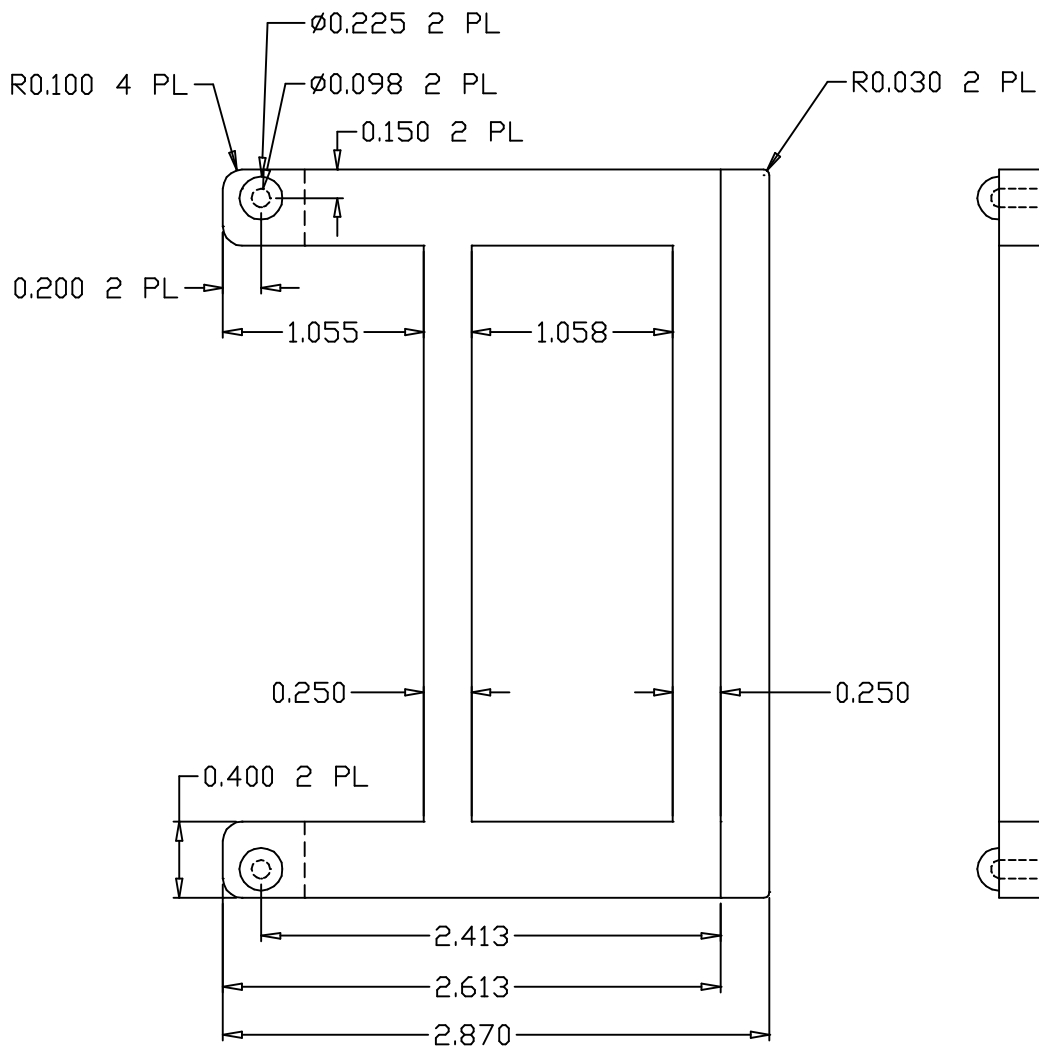

Gompf

GOMPf BRACKETS, INC.
WWW.BRACKET.COM
sales@bracket.com
Phone: (425) 391-0495
Fax: (425) 391-0496

COPYRIGHT PROTECTED

DWG.
NO. 9113-0000

MATERIAL:
BLACK UL94V-0

FINISH:
BLACK

TOLERANCES:
STD. TOLS. ±0.010
RAD. TOLS. ±0.010
HOLE TOLS. ±0.005
MAT. TOLS. ±0.002

SCALE: 1:1

DATE: 5/27/99

REV. 0

CHECKED:

APPROVALS:

DRAWN BY: VW