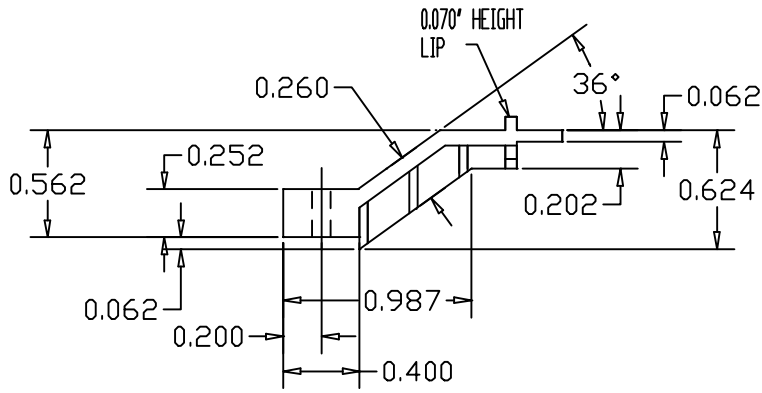

Gompf

GOMPf BRACKETS, INC.
WWW.BRACKET.COM
sales@bracket.com
Phone: (425) 391-0495
Fax: (425) 391-0496

COPYRIGHT PROTECTED

DWG. NO.

9108-0000FG

PCI/ISA RETAINER

MATERIAL:

BLACK

UL94V-0

TOLERANCES:

STD.TOLS.+0.010

RAD.TOLS.+0.010

HOLE TOLS.+0.005

MAT.TOLS.+0.002

SCALE: 1:1

DATE: 3/12/98

REV. 0

ISSUED:

APPROVALS:

DRAWN BY: BF